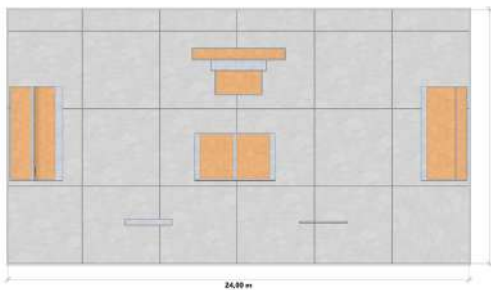

PSM03

1. Bank Ramp
2. Funbox with rail
3. Quarter Pipe
4. Grindbox 1 + Grindbox 2
5. Straight rail
6. Grindbench 2
7. Pole Jam